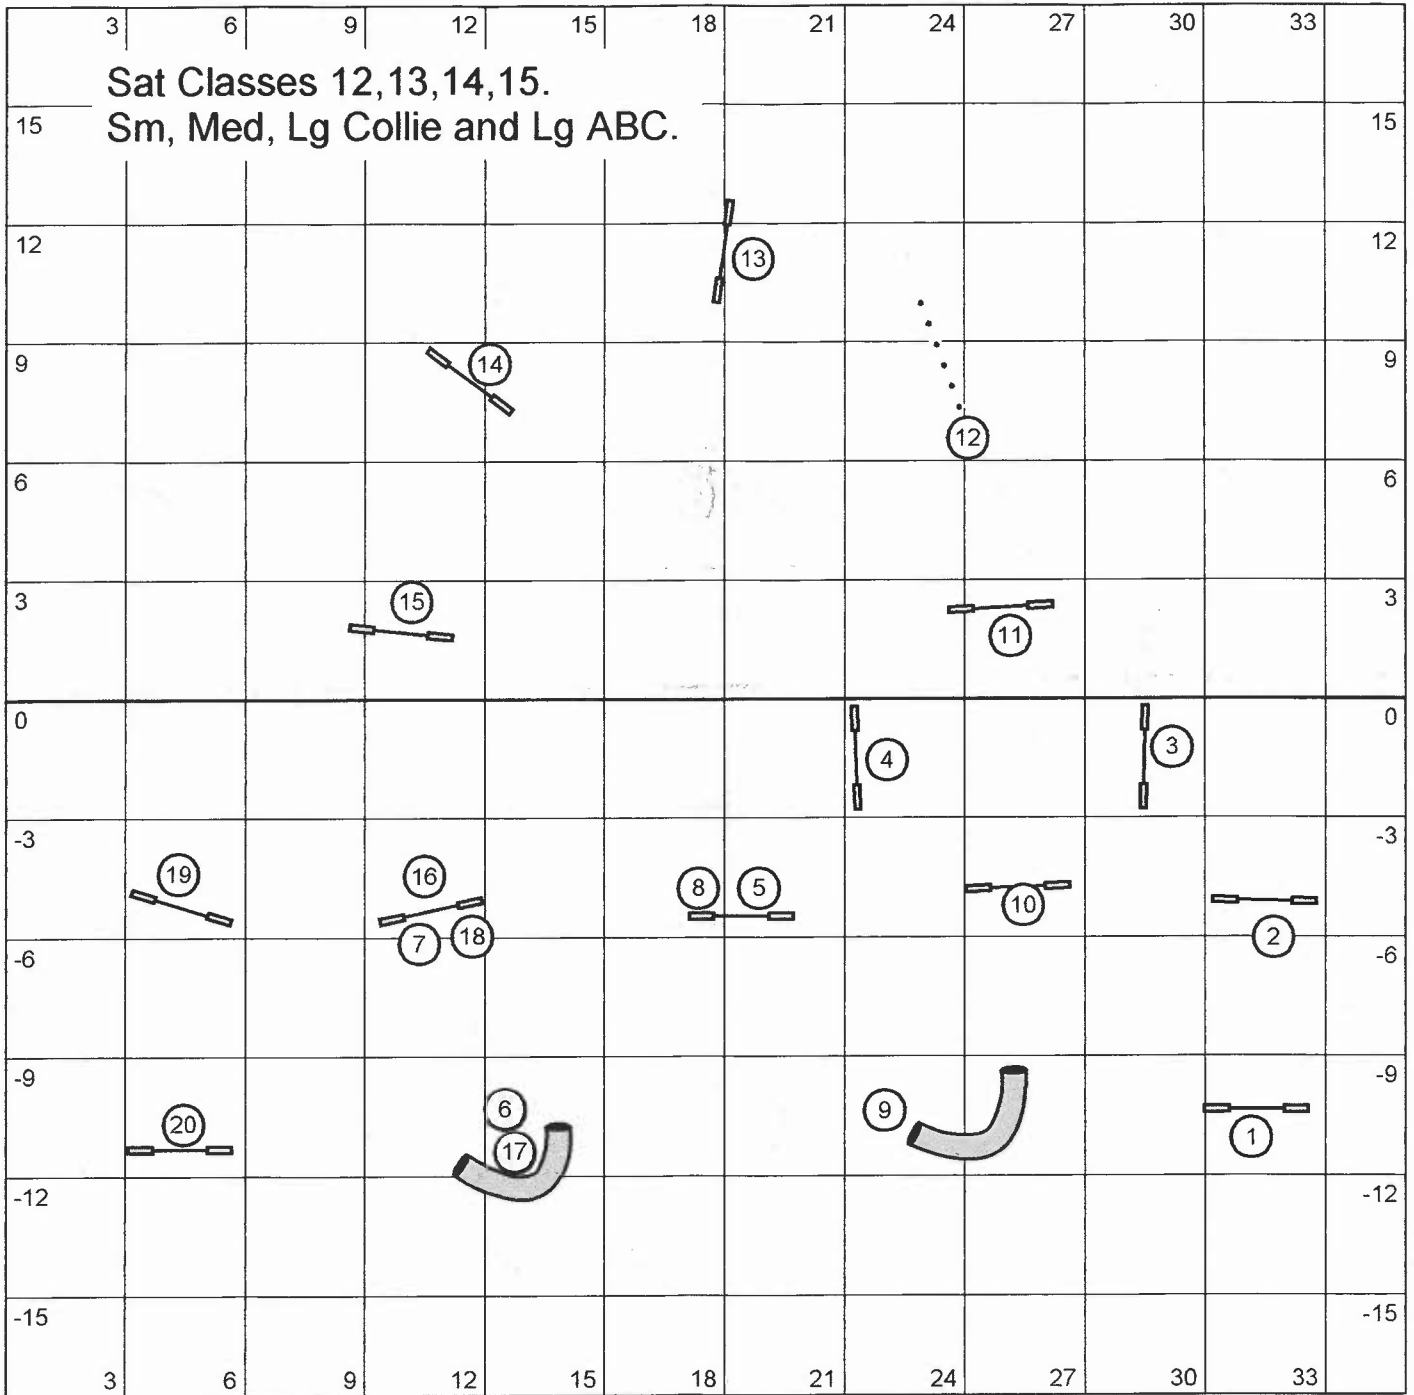

Sat Classes 12,13,14,15.
Sm, Med, Lg Collie and Lg ABC.

	3	6	9	12	15	18	21	24	27	30	33	
15	Sat Class 16 Any Size Jumping											15
12						8						12
9				7				9				9
6												6
3			6			12		10	13			3
0							17	11		18		0
-3				3					14		19	-3
-6	2			5		16						-6
-9					4			15			20	-9
-12	1											-12
-15												-15
	3	6	9	12	15	18	21	24	27	30	33	

sun classes 19-20-21-22 - 23 ANY SIZE
 Lg Col, Lg ABC, Med, Sm Agility

sun classes 24-25-26

L-M-Sm Grade B Agility

sun classes 27-28-29

Sm-M-L. Grade A Agility

Sun Jersey Classes 30-31-32. L-M-S Grade B Jumping

Sun Classes 33-34-35. Lg Med Sm Grade A Jumping

WEAVES OUT JUMP IN
 FOR CLASS 36
 ANY SIZE

Sun Classes 37-38-39-40

Lg-Med-Sm-Anysize Jumping