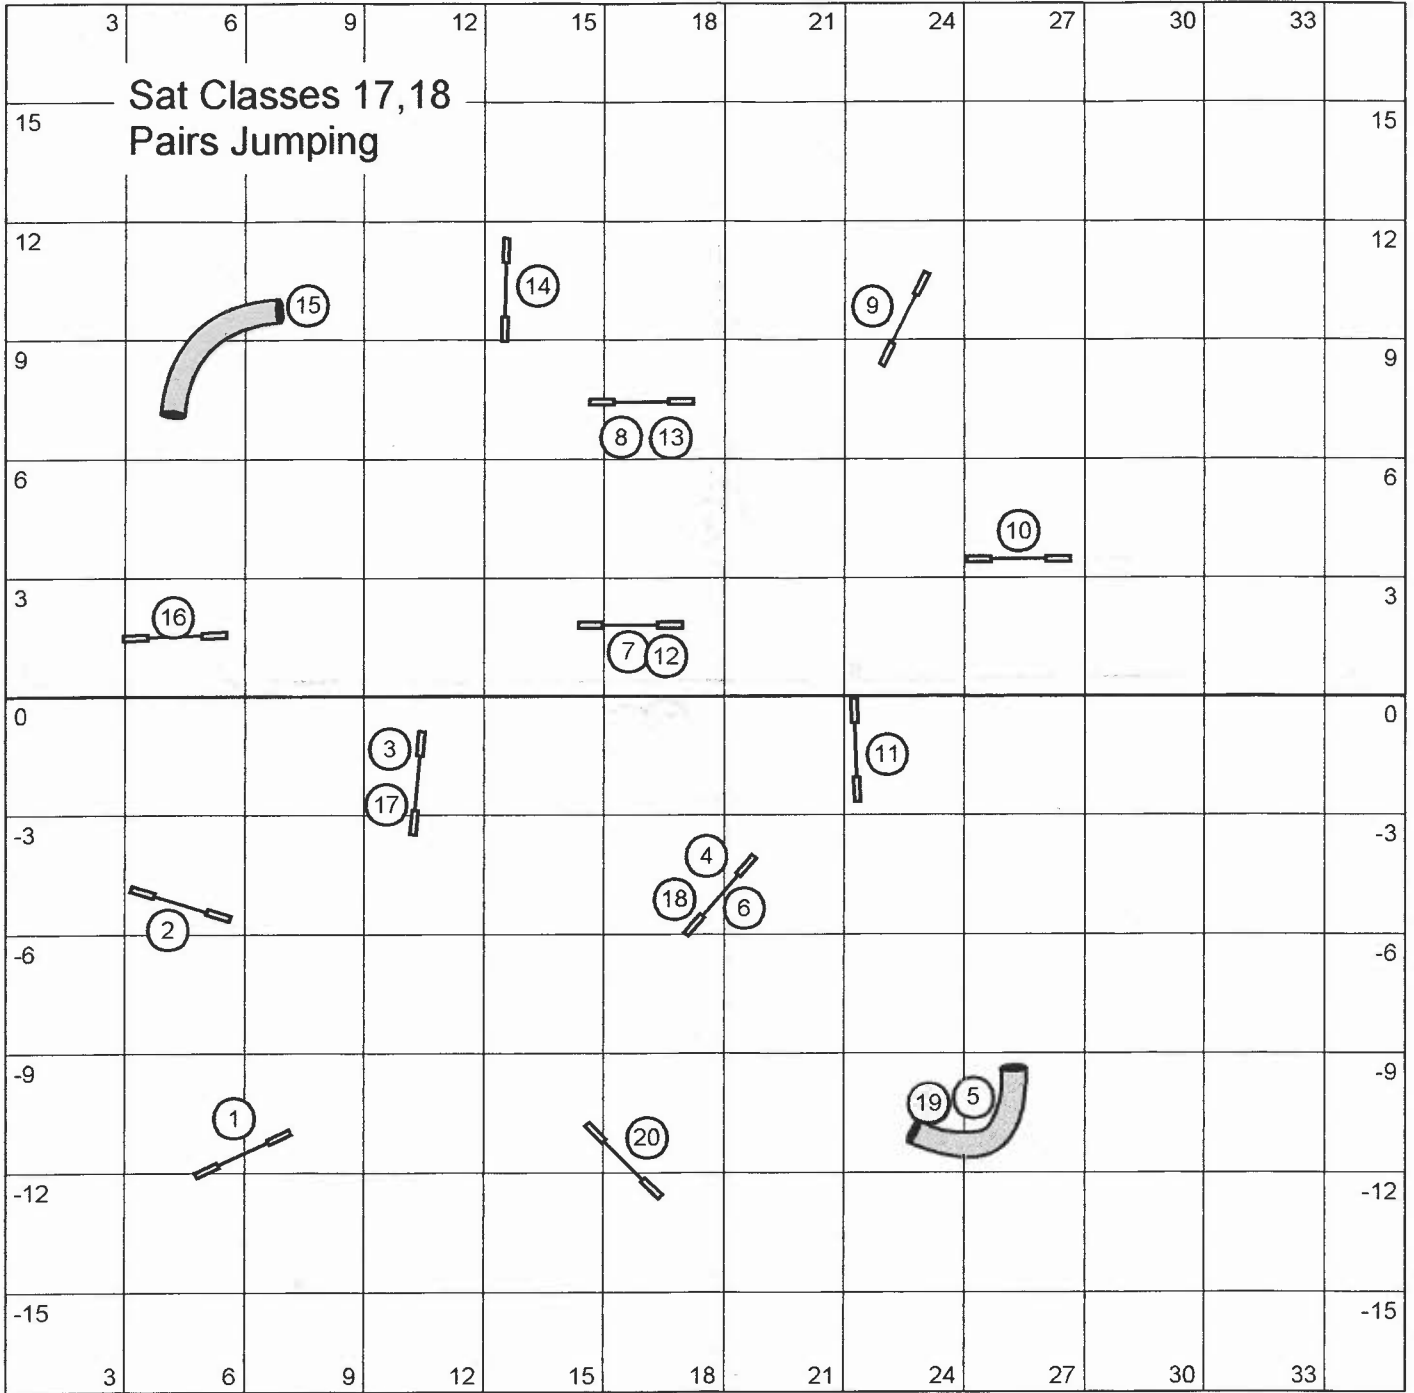

Sat Classes 12,13,14,15.
Sm, Med, Lg Collie and Lg ABC.

	3	6	9	12	15	18	21	24	27	30	33	
15	Sat Class 16 Any Size Jumping											15
12						8						12
9				7				9				9
6												6
3			6			12		10	13			3
0							17	11		18		0
-3				3					14		19	-3
-6	2			5		16						-6
-9					4			15			20	-9
-12	1											-12
-15												-15
	3	6	9	12	15	18	21	24	27	30	33	

sun classes 19-20-21-22 - 23 ANY SIZE
 Lg Col, Lg ABC, Med, Sm Agility

sun classes 24-25-26

L-M-Sm Grade B Agility

sun classes 27-28-29

Sm-M-L. Grade A Agility

Sun Jersey Classes 30-31-32. L-M-S Grade B Jumping

Sun Classes 33-34-35. Lg Med Sm Grade A Jumping

WEAVES OUT JUMP IN
 FOR CLASS 36
 ANY SIZE

Sun Classes 37-38-39-40

Lg-Med-Sm-Anysize Jumping