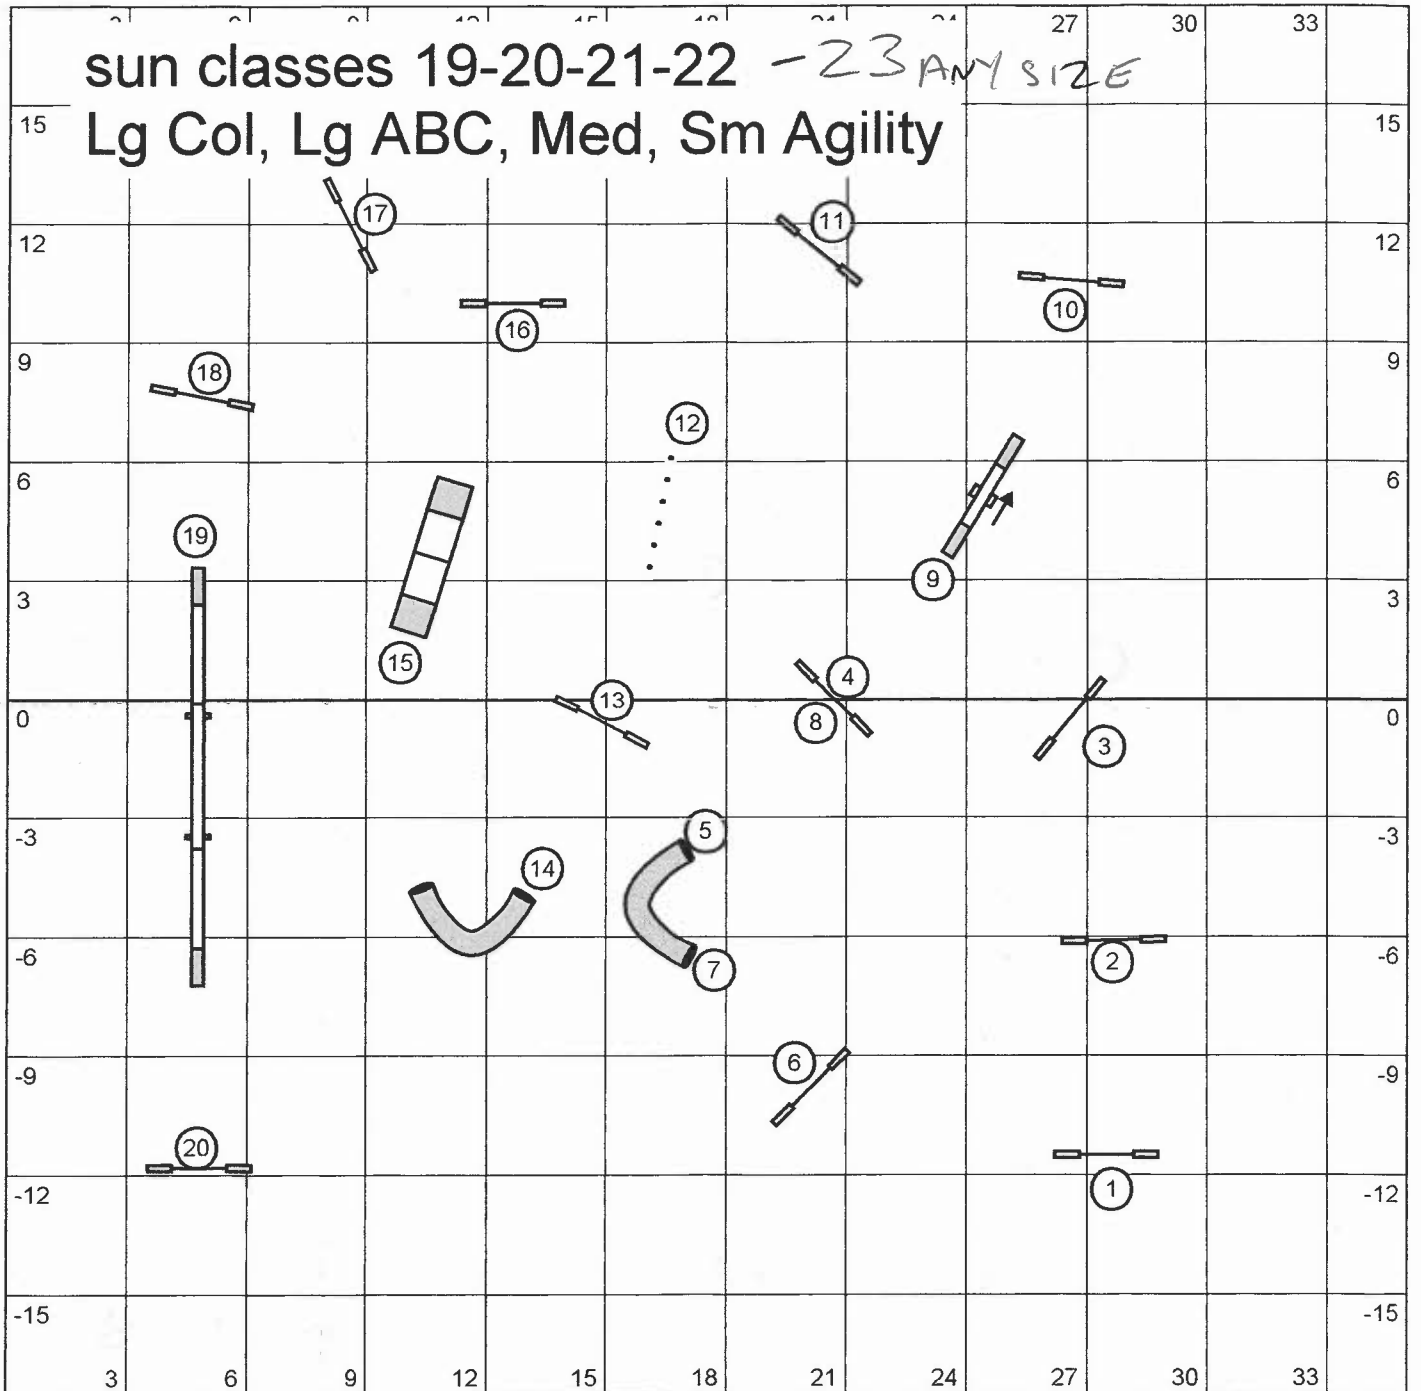

Sat Classes 12,13,14,15.
Sm, Med, Lg Collie and Lg ABC.

	3	6	9	12	15	18	21	24	27	30	33	
15	Sat Class 16 Any Size Jumping											15
12						8						12
9				7				9				9
6												6
3			6			12		10	13			3
0							17	11		18		0
-3				3					14		19	-3
-6	2			5		16						-6
-9					4			15			20	-9
-12	1											-12
-15												-15
	3	6	9	12	15	18	21	24	27	30	33	

sun classes 19-20-21-22 - 23 ANY SIZE
 Lg Col, Lg ABC, Med, Sm Agility

sun classes 24-25-26

L-M-Sm Grade B Agility

sun classes 27-28-29

Sm-M-L. Grade A Agility

Sun Jersey Classes 30-31-32. L-M-S Grade B Jumping