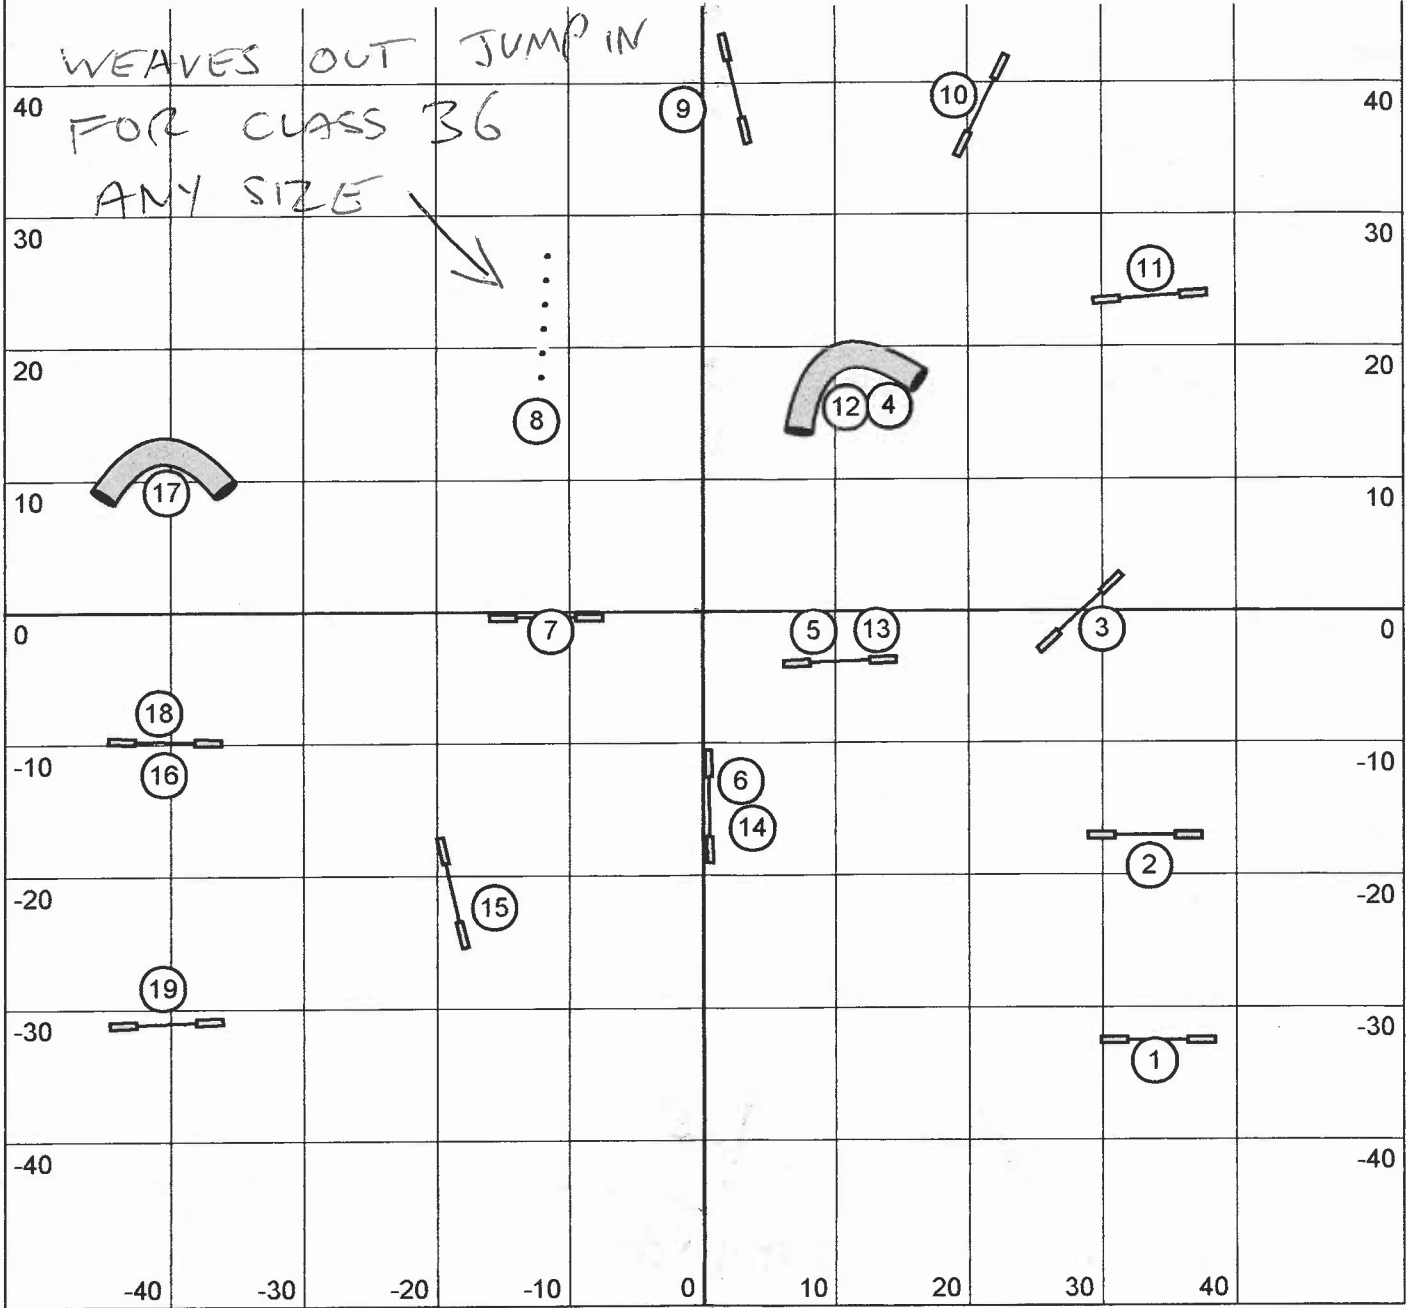

sun classes 19-20-21-22 - 23 ANY SIZE
 Lg Col, Lg ABC, Med, Sm Agility

sun classes 24-25-26

L-M-Sm Grade B Agility

sun classes 27-28-29

Sm-M-L. Grade A Agility

Sun Jersey Classes 30-31-32. L-M-S Grade B Jumping

Sun Classes 33-34-35. Lg Med Sm Grade A Jumping

WEAVES OUT JUMP IN
 FOR CLASS 36
 ANY SIZE

Sun Classes 37-38-39-40

Lg-Med-Sm-Anysize Jumping